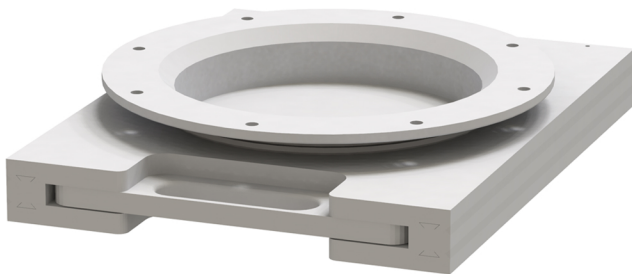

Remcon PE Slide Gate Valves

Fabricated Flow Control Valves in Flexible Configurations

8" Remcon Single Flange Quick Disconnect Valve

8" Remcon Double Flange Quick Disconnect Valve

8" Remcon Single Flange Bolt-On Valve

8" Remcon Double Flange Bolt-On Valve