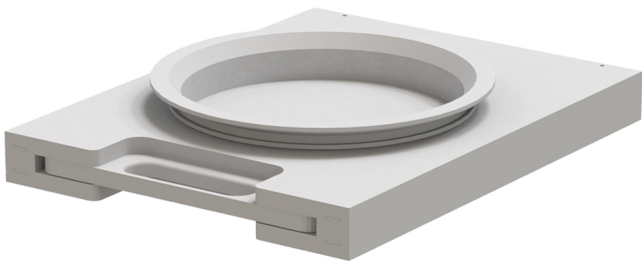

Remcon PE Slide Gate Valves

Fabricated Flow Control Valves in Flexible Configurations

8" Remcon Single Flange Quick Disconnect Valve

8" Remcon Double Flange Quick Disconnect Valve

8" Remcon Single Flange Bolt-On Valve

8" Remcon Double Flange Bolt-On Valve