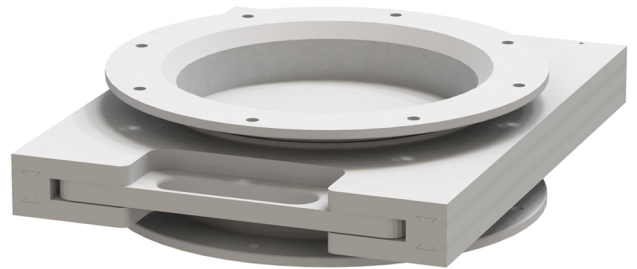

Remcon PE Slide Gate Valves

Fabricated Flow Control Valves in Flexible Configurations

8" Remcon Single Flange Quick Disconnect Valve

8" Remcon Double Flange Quick Disconnect Valve

8" Remcon Single Flange Bolt-On Valve

8" Remcon Double Flange Bolt-On Valve