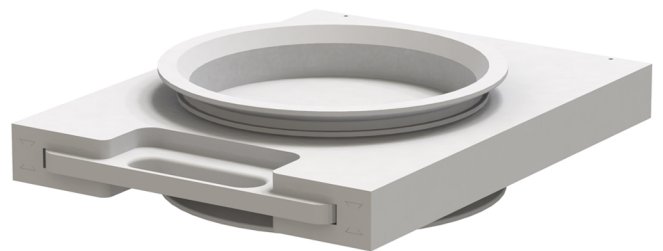

Remcon PE Slide Gate Valves

Fabricated Flow Control Valves in Flexible Configurations

8" Remcon Single Flange Quick Disconnect Valve

8" Remcon Double Flange Quick Disconnect Valve

8" Remcon Single Flange Bolt-On Valve

8" Remcon Double Flange Bolt-On Valve