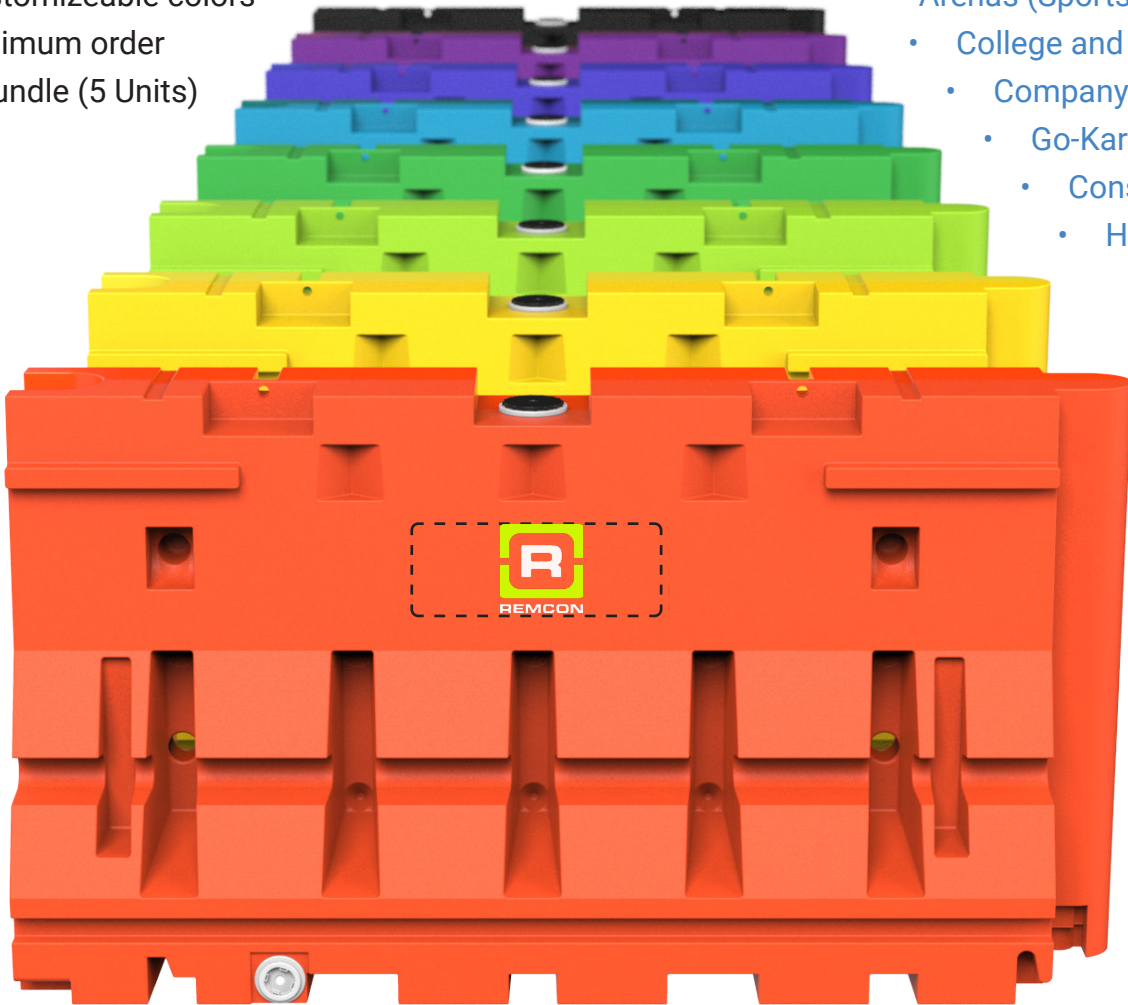

GS42

COLOR AND GRAPHICS OPTIONS

COLORS

- Customizeable colors
- Minimum order
  1 bundle (5 Units)