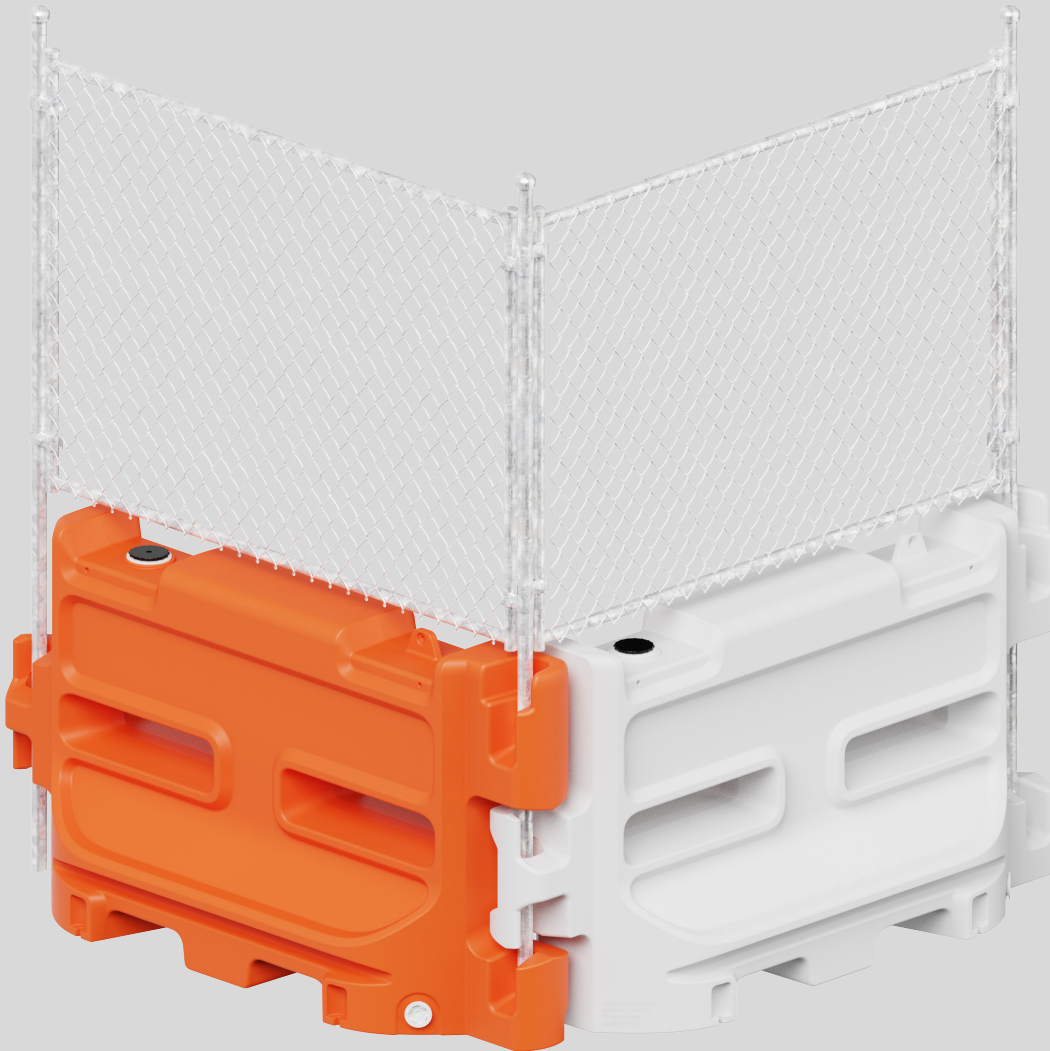

GS42P

GUARDSAFE® 42P BARRICADE | FENCE TOPPER & GATE

OVERVIEW

- Fence Panels available in 4 or 5ft height
- Easy to assemble and install
- Prevents unauthorized access to construction and work zones
- Ideal for temporary work zones, perimeter fencing and crowd control

CONNECTION

Fence panel post serves to connect the barricades together and allows them to turn 90 degrees.

WALK GATE

FORK LATCH

DESCRIPTION	LENGTH FT	HEIGHT FT	INCLUDES
GUARDSAFE 42P Walk Gate Assembly	4	8	Walk Gate, Panels, Hinges and Fork Latch with Collar
	6	8	
GUARDSAFE 42P Double Drive Gate Assembly	12	8	Gate Panels, Hinges and Drop Pin Set (30 x 8 includes 2 heavy duty casters)
	16	8	
	20	8	
	30	8	

DOUBLE DRIVE GATE

DROP PIN