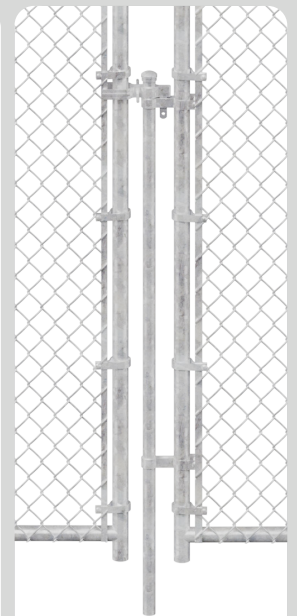

GS42P

GUARDSAFE® 42P BARRICADE | FENCE TOPPER & GATE

OVERVIEW

- Fence Panels available in 4 or 5ft height
- Easy to assemble and install
- Prevents unauthorized access to construction and work zones
- Ideal for temporary work zones, perimeter fencing and crowd control

CONNECTION

Fence panel post serves to connect the barricades together and allows them to turn 90 degrees.

WALK GATE

FORK LATCH

DESCRIPTION	LENGTH FT	HEIGHT FT	INCLUDES
GUARDSAFE 42P Walk Gate Assembly	4	8	Walk Gate, Panels, Hinges and Fork Latch with Collar
	6	8	
GUARDSAFE 42P Double Drive Gate Assembly	12	8	Gate Panels, Hinges and Drop Pin Set (30 x 8 includes 2 heavy duty casters)
	16	8	
	20	8	
	30	8	

DOUBLE DRIVE GATE

DROP PIN